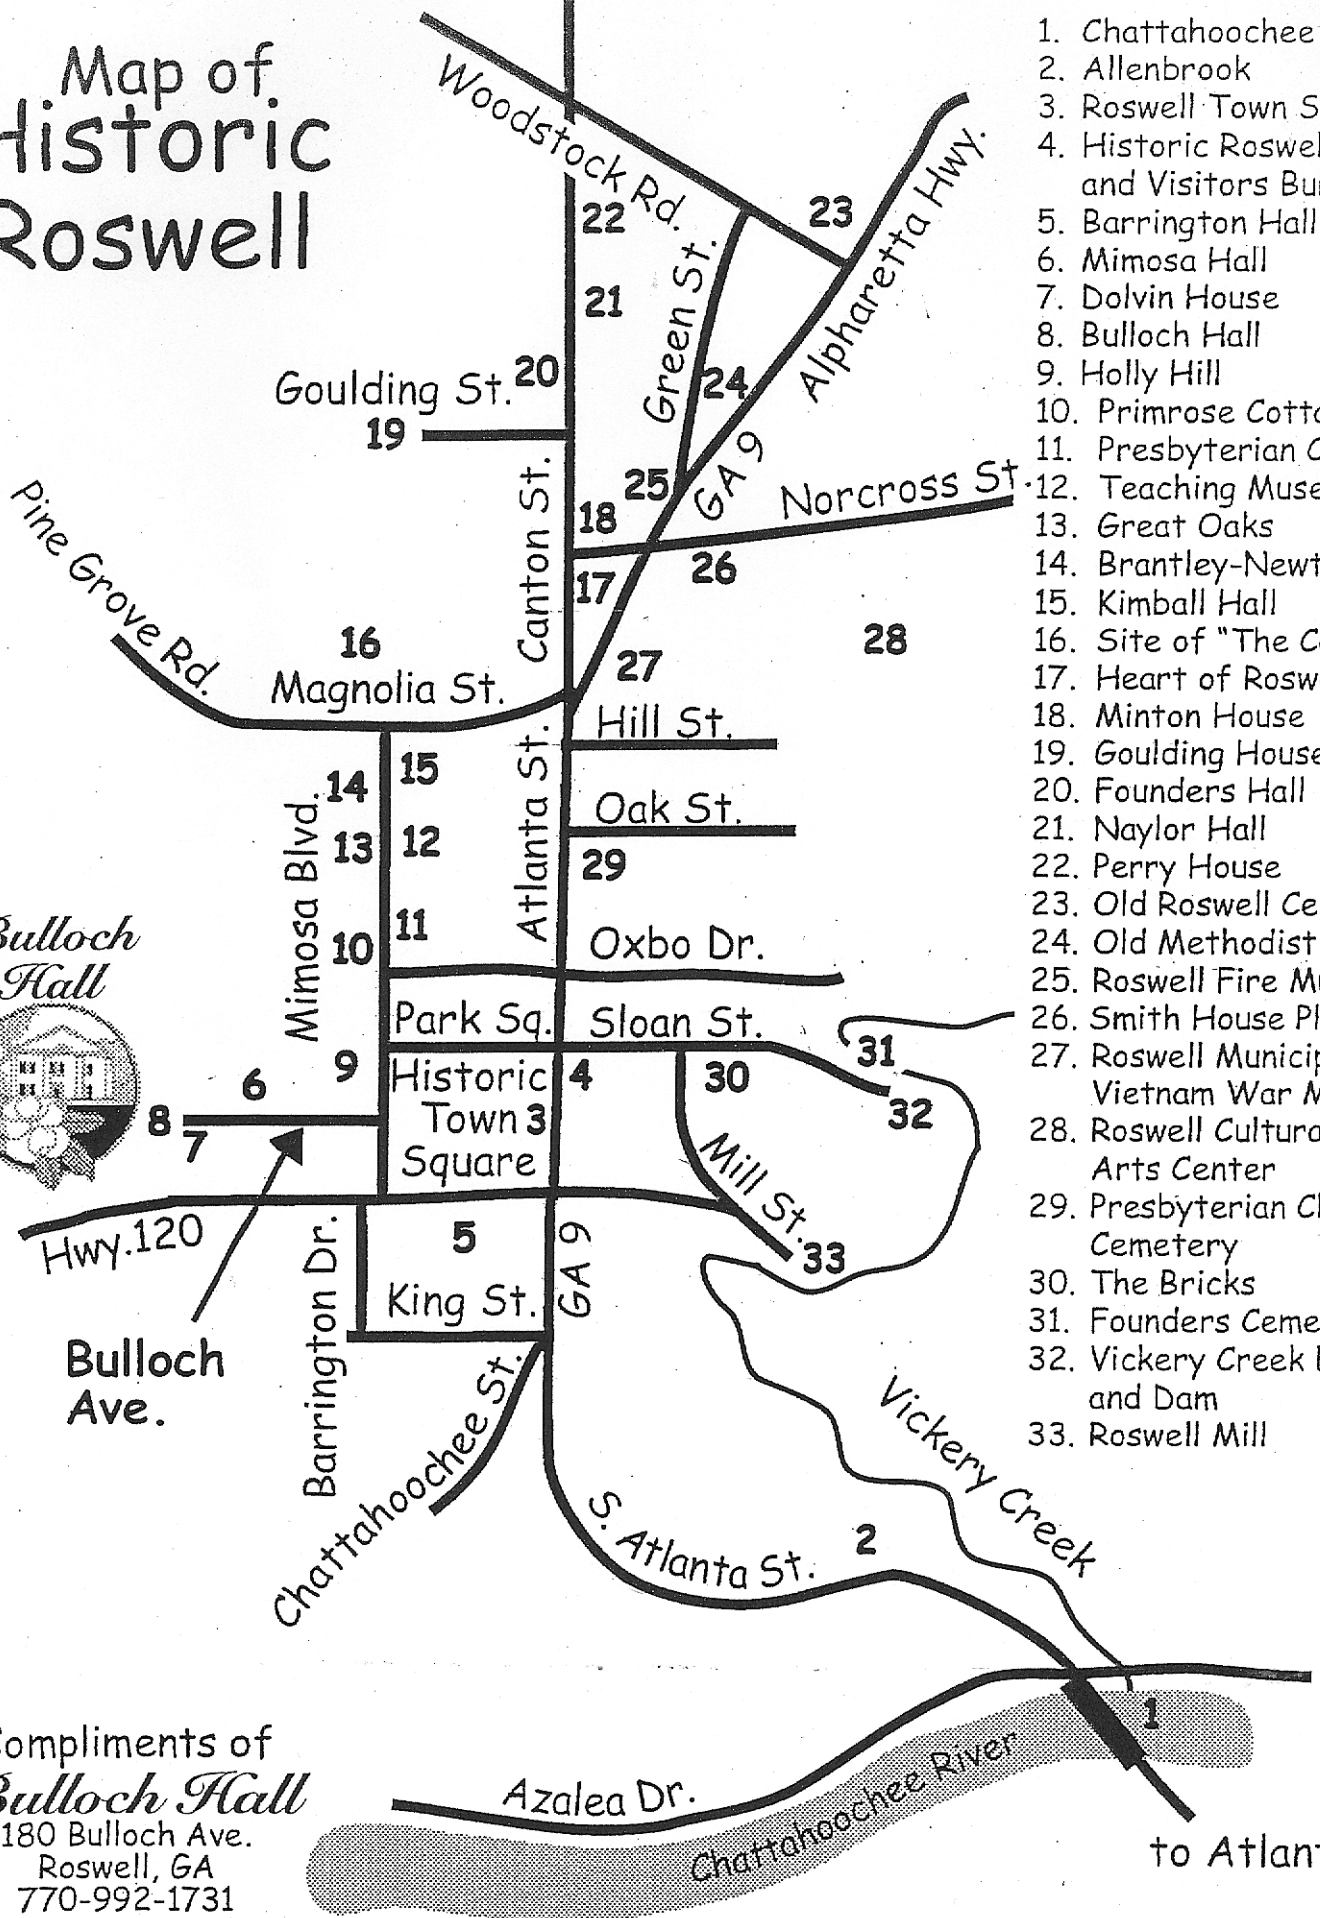

Map of Historic Roswell

1. Chattahoochee River Bridge
2. Allenbrook
3. Roswell Town Square
4. Historic Roswell Convention and Visitors Bureau
5. Barrington Hall
6. Mimosa Hall
7. Dolvin House
8. Bulloch Hall
9. Holly Hill
10. Primrose Cottage
11. Presbyterian Church
12. Teaching Museum, North
13. Great Oaks
14. Brantley-Newton House
15. Kimball Hall
16. Site of "The Castle"
17. Heart of Roswell
18. Minton House
19. Goulding House
20. Founders Hall
21. Naylor Hall
22. Perry House
23. Old Roswell Cemetery
24. Old Methodist Church
25. Roswell Fire Museum
26. Smith House Plantation
27. Roswell Municipal Complex/ Vietnam War Memorial
28. Roswell Cultural Arts Center
29. Presbyterian Church Cemetery
30. The Bricks
31. Founders Cemetery
32. Vickery Creek Entrance and Dam
33. Roswell Mill